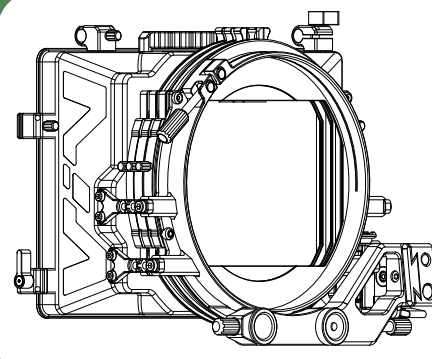

Viv

PRECONFIGURED KITS:

B1210.0007
Kit 1: 4" x 5.65" 2-Stage Matte Box with Top Flag & Flag Mounts and Two 4" x 5.65" Trays

SKU's Included:
B1210.1001 - Viv 2-Stage Mattebox Core
B1210.1015 - Carbon Fibre Top Flag
B1251.1008 - Viv Filter Tray 4" x 5.65" (2 UNITS)

B1210.0008
Kit 2: 4" x 5.65" 3-Stage Matte Box with Top Flag & Flag Mounts and Three 4" x 5.65" Trays

SKU's Included:
B1210.1001 - Viv 2-Stage Mattebox Core
B1210.1003 - Viv Expansion Pack
B1210.1015 - Carbon Fibre Top Flag
B1251.1008 - Viv Filter Tray 4" x 5.65" (3 UNITS)