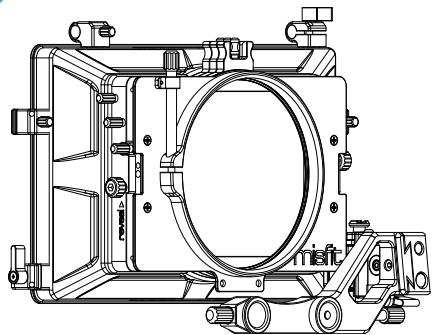

Misfit

PRECONFIGURED KITS:

B1230.0007
Kit 1: 4" x 5.65" 2-Stage Matte Box with Top Flag & Mounts, 114 mm Clamp Attachment and Two 4" x 5.65" Trays

SKU's Included:
B1230.1004 - Misfit Mattebox Core (Back not included)
B1210.1015 - Carbon Fibre Top Flag
B1250.1057 - 114 mm Dedicated Back
B1251.1010 - 4" x 5.65" Tray (2 UNITS)

B1230.0008
Kit 2: 4" x 5.65" 3-Stage Matte Box with Top Flag & Mounts, 114 mm Clamp Attachment and Three 4" x 5.65" Trays

SKU's Included:
B1230.1004 - Misfit Mattebox Core (Back not included)
B1210.1015 - Carbon Fibre Top Flag
B1250.1057 - 114 mm Dedicated Back
B1251.1010 - 4" x 5.65" Tray (3 UNITS)

B1230.0009
Kit 3: 4" x 5.65" 2-Stage Matte Box with Top Flag & Mounts, 143 mm Clamp Attachment and Two 4" x 5.65" Trays

SKU's Included:
B1230.1004 - Misfit Mattebox Core (Back not included)
B1210.1015 - Carbon Fibre Top Flag
B1250.1040 - 143 mm Dedicated Back
B1251.1010 - 4" x 5.65" Tray (2 UNITS)

B1230.0010
Kit 4: 4" x 5.65" 3-Stage Matte Box with Top Flag & Mounts, 143 mm Clamp Attachment Three 4" x 5.65" Trays

SKU's Included:
B1230.1004 - Misfit Mattebox Core (Back not included)
B1210.1015 - Carbon Fibre Top Flag
B1250.1040 - 143 mm Dedicated Back
B1251.1010 - 4" x 5.65" Tray (3 UNITS)