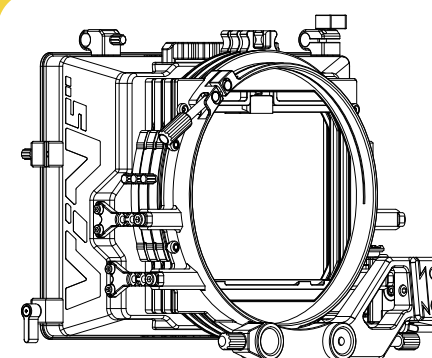

Viv 5"

PRECONFIGURED KITS:

B1210.0003
Kit 1: 5" x 5" 2-Stage Matte Box with Top Flag & Flag Mounts, One 5" x 5" & One 4" x 5.65" Horizontal Tray

SKU's Included:
B1210.1010 - Viv 5" 2-Stage Matte box Core
B1210.1015 - Carbon Fibre Top Flag
B1251.1014 - 5" x 5" Tray
B1251.1013 - 4" x 4"/5.65" Tray

B1210.0004
Kit 2: 5" x 5" 3-Stage Matte Box with Top Flag & Flag Mounts, One 5" x 5" & Two 4" x 5.65" Horizontal Trays

SKU's Included:
B1210.1010 - Viv 5" 2-Stage Matte box Core
B1210.1012 - Viv 5" Expansion Pack
B1210.1015 - Carbon Fibre Top Flag
B1251.1014 - 5" x 5" Tray
B1251.1013 - 4" x 4"/5.65" Tray (2 UNITS)