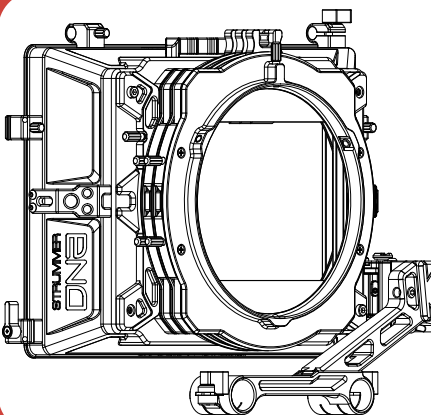

SKU's Included:
B1200.1021 - Strummer DNA Core
B1200.1003 - 5.65" - Expansion Pack
B1200.1022 - 5.65" - 2 Stage Cassette
B1200.1032 - 15mm LW Arm
B1200.1029 - French Flag Bracket
B1200.1030 - 19mm Studio Arm

B1200.0011
Kit 4: 4" x 5.65" 3-Stage Matte Box with 15mm LWS Arm, French Flag Bracket, 19mm Studio Adaptor

SKU's Included:
B1200.1021 - Strummer DNA Core
B1200.1003 - 5.65" - Expansion Pack
B1200.1022 - 5.65" - 2 Stage Cassette
B1200.1032 - 15mm LW Arm
B1200.1029 - French Flag Bracket
B1200.1017 - 19mm Studio Bracket

B1200.0012
Kit 5: 4" x 5.65" 3-Stage Matte Box with 15mm LWS Arm, French Flag Bracket, 15mm Studio Arm

SKU's Included:
B1200.1021 - Strummer DNA Core
B1200.1003 - 5.65" - Expansion Pack
B1200.1022 - 5.65" - 2 Stage Cassette
B1200.1032 - 15mm LW Arm
B1200.1029 - French Flag Bracket
B1200.1031 - 15mm Studio Arm

B1200.0013
Kit 6: 4" x 5.65" 3-Stage Matte Box with 15mm LWS Arm, French Flag Bracket, 15mm Studio Adaptor

SKU's Included:
B1200.1021 - Strummer DNA Core
B1200.1003 - 5.65" - Expansion Pack
B1200.1022 - 5.65" - 2 Stage Cassette
B1200.1032 - 15mm LW Arm
B1200.1029 - French Flag Bracket
B1200.1018 - 15mm Studio Bracket

B1200.0014
Kit 7: 6.6" x 6.6" 3-Stage Matte Box with French Flag Bracket, 19mm Studio Arm

SKU's Included:
B1200.1021 - Strummer DNA Core
B1200.1006 - 6.6" - Expansion Pack
B1200.1024 - 6.6" - 2 Stage Cassette
B1200.1029 - French Flag Bracket
B1200.1030 - 19mm Studio Arm