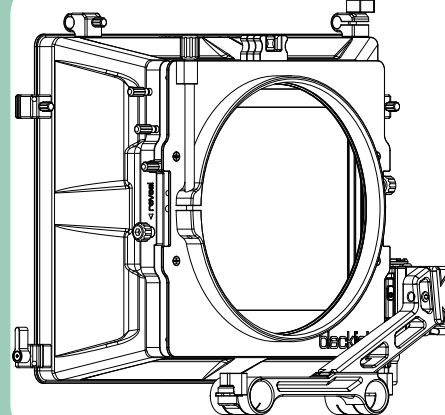

Blacklight

PRECONFIGURED KITS:

B1240.0001
Kit 1: 6.6" x 6.6" 2-Stage Matte Box with Top Flag & Mounts, 162mm Clamp Attachment, Two 6.6" x 6.6" Trays

SKU's Included:
B1240.1001 - Blacklight Mattebox Core (Including 162mm Back)
B1240.1002 - Top Flag
B1251.1012 - 6.6"x6.6" Tray (2 UNITS)

B1240.0002
Kit 2: 6.6" x 6.6" 3-Stage Matte Box: inc, Top Flag & Mounts, 162mm Clamp Attachment, Three 6.6" x 6.6" Trays

SKU's Included:
B1240.1001 - Blacklight Mattebox Core (Including 162mm Back)
B1240.1002 - Top Flag
B1251.1012 - 6.6"x6.6" Tray (3 UNITS)