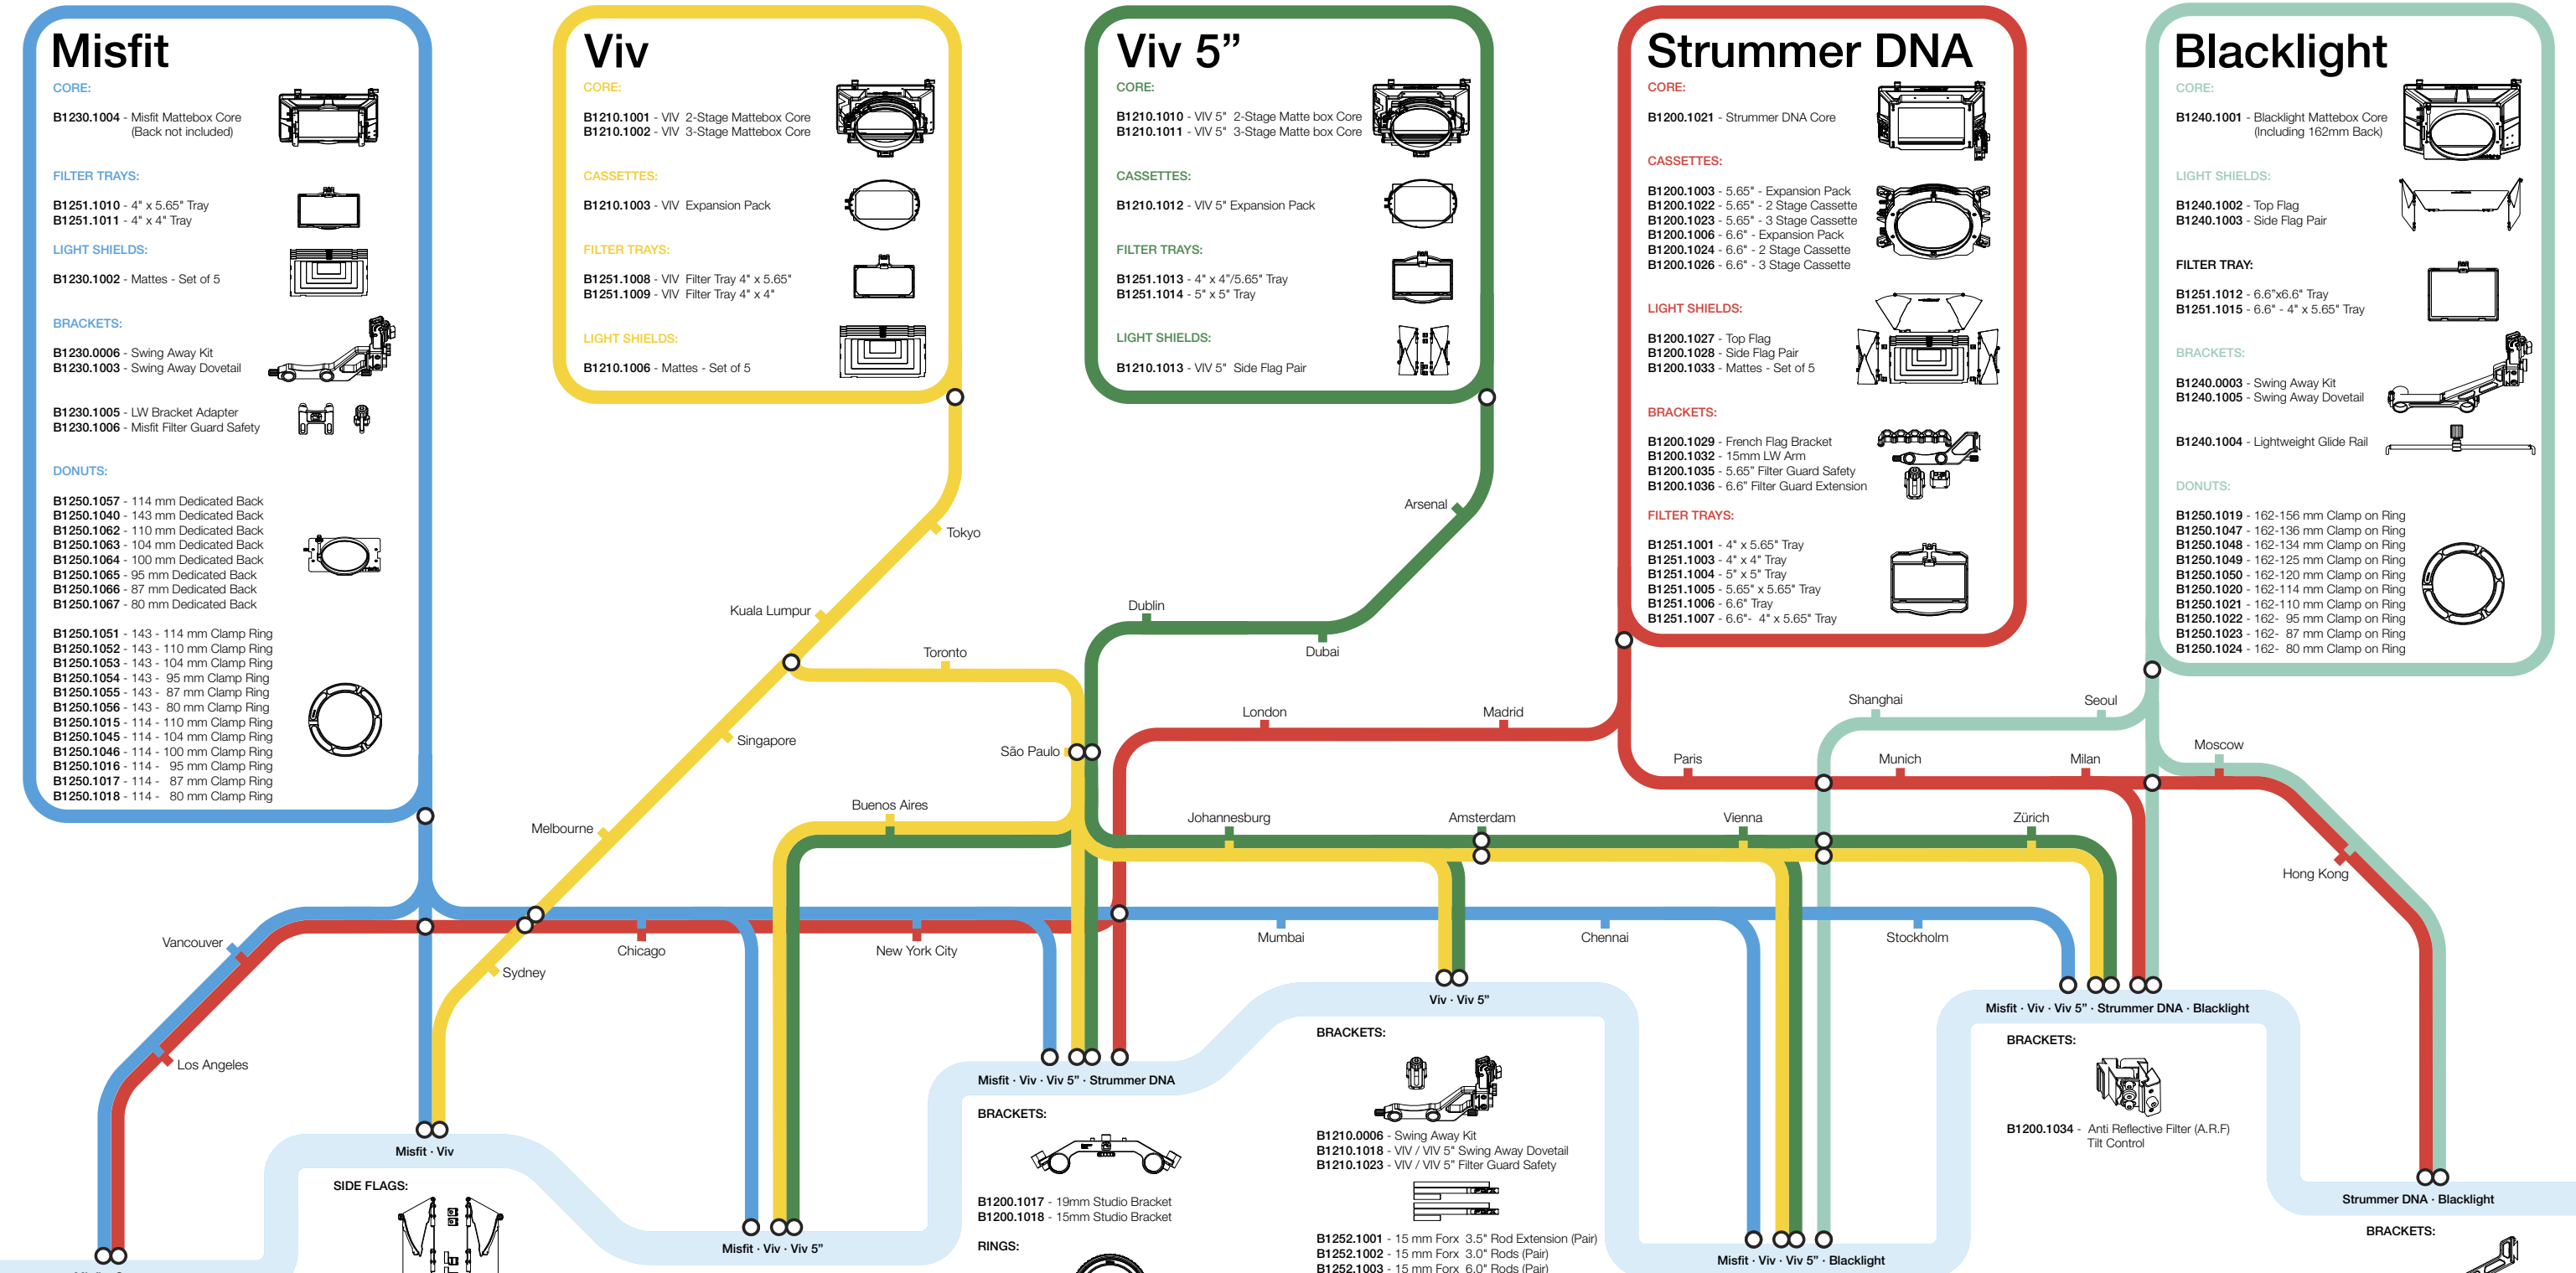

Strummer DNA

1. **CORE:**
2. B1200.1021 - Strummer DNA Core
3. **CASSETTES:**
4. B1200.1003 - 5.65" - Expansion Pack
   - B1200.1022 - 5.65" - 2 Stage Cassette
   - B1200.1023 - 5.65" - 3 Stage Cassette
   - B1200.1006 - 6.6" - Expansion Pack
   - B1200.1024 - 6.6" - 2 Stage Cassette
   - B1200.1026 - 6.6" - 3 Stage Cassette
5. **LIGHT SHIELDS:**
6. B1200.1027 - Top Flag
   - B1200.1028 - Side Flag Pair
   - B1200.1033 - Mattes - Set of 5
7. **BRACKETS:**
8. B1200.1029 - French Flag Bracket
   - B1200.1032 - 15mm LW Arm
   - B1200.1035 - 5.65" Filter Guard Safety
   - B1200.1036 - 6.6" Filter Guard Extension
9. **FILTER TRAYS:**
10. B1251.1001 - 4" x 5.65" Tray
    - B1251.1003 - 4" x 4" Tray
    - B1251.1004 - 5" x 5" Tray
    - B1251.1005 - 5.65" x 5.65" Tray
    - B1251.1006 - 6.6" Tray
    - B1251.1007 - 6.6" - 4" x 5.65" Tray

Blacklight

1. **CORE:**
2. B1240.1001 - Blacklight Mattebox Core (Including 162mm Back)
3. **LIGHT SHIELDS:**
4. B1240.1002 - Top Flag
   - B1240.1003 - Side Flag Pair
5. **FILTER TRAY:**
6. B1251.1012 - 6.6"x6.6" Tray
   - B1251.1015 - 6.6" - 4" x 5.65" Tray
7. **BRACKETS:**
8. B1240.0003 - Swing Away Kit
   - B1240.1005 - Swing Away Dovetail
   - B1240.1004 - Lightweight Glide Rail
9. **DONUTS:**
10. B1250.1019 - 162-156 mm Clamp on Ring
    - B1250.1047 - 162-136 mm Clamp on Ring
    - B1250.1048 - 162-134 mm Clamp on Ring
    - B1250.1049 - 162-125 mm Clamp on Ring
    - B1250.1050 - 162-120 mm Clamp on Ring
    - B1250.1020 - 162-114 mm Clamp on Ring
    - B1250.1021 - 162-110 mm Clamp on Ring
    - B1250.1022 - 162- 95 mm Clamp on Ring
    - B1250.1023 - 162- 87 mm Clamp on Ring
    - B1250.1024 - 162- 80 mm Clamp on Ring

1. **DONUTS:**
2. B1250.1041 - 143-136 mm Clamp on Ring
   - B1250.1042 - 143-134 mm Clamp on Ring
   - B1250.1043 - 143-125 mm Clamp on Ring
   - B1250.1044 - 143-120 mm Clamp on Ring
   - B1250.1068 - 143-100 mm Clamp on Ring

1. **SIDE FLAGS:**
2. B1210.1005 - Viv Carbon Fibre Side Flag Pair

1. **LIGHT SHIELDS:**
2. B1210.1015 - Carbon Fibre Top Flag

1. **BRACKETS:**
2. B1210.1008 - French Flag Bracket
   - B1210.1009 - Lightweight Glide Rail

- B1210.1020 - 15mm LW Arm for Swing Away Core
- B1210.1007 - 15mm LW Bracket

1. **BRACKETS:**
2. B1200.1017 - 19mm Studio Bracket
   - B1200.1018 - 15mm Studio Bracket

1. **BRACKETS:**
2. B1210.1019 - Production Swing Away Core Requires Arm and Dovetail

1. **BRACKETS:**
2. B1200.1034 - Anti Reflective Filter (A.R.F) Tilt Control

1. **BRACKETS:**
2. B1200.1030 - 19mm Studio Arm
   - B1200.1031 - 15mm Studio Arm

Key to Lines

- Misfit
- Viv
- Viv 5"
- Strummer DNA
- Blacklight